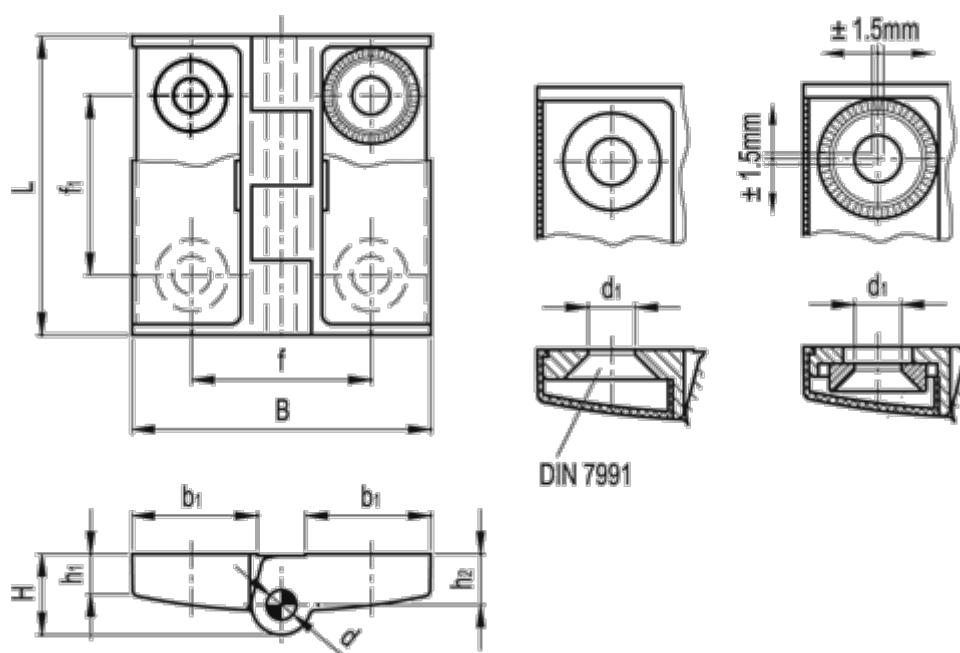

Article number: 2013384242  
Description: E+G Hinge  
GN 238-42-42-EJ-SR

## Measures

$B = 50$	$h_2 = 8.5$
$b_1 = 21$	$L = 50$
$d = 5$	
$d_1 = 6.3$	
$f = 30$	
$f_1 = 30$	
$H = 13.5$	
$h_1 = 7$	